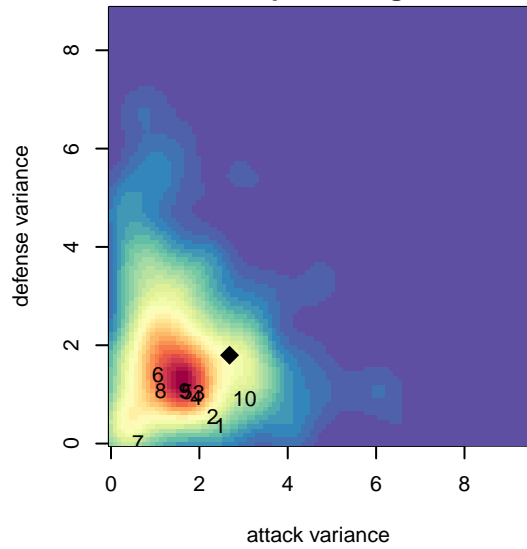

Pacific FC Blue B00

Pacific FC
 Battle Ground, WA
 B00 total strength=1251
 attack=6.51 defense=3.49
 fall league = OPL NPL U14
 notes= Lundeen 2013, 2014

alt names used:
 PACIFIC FC 00 BLUE LUNDEEN (WA)
 Pacific FC-00-Blue-Boys
 Pacific FC B00 Blue
 Pacific FC B00 Blue
 PACIFIC FC B00 BLUE - LUNDEEN (WA)

**attack and defense variance (black dot)
relative to other teams
and top 10 in region**

**attack and defense rating
relative to others at age
and all opponents in last 13 months**

Performance relative to 13 month average