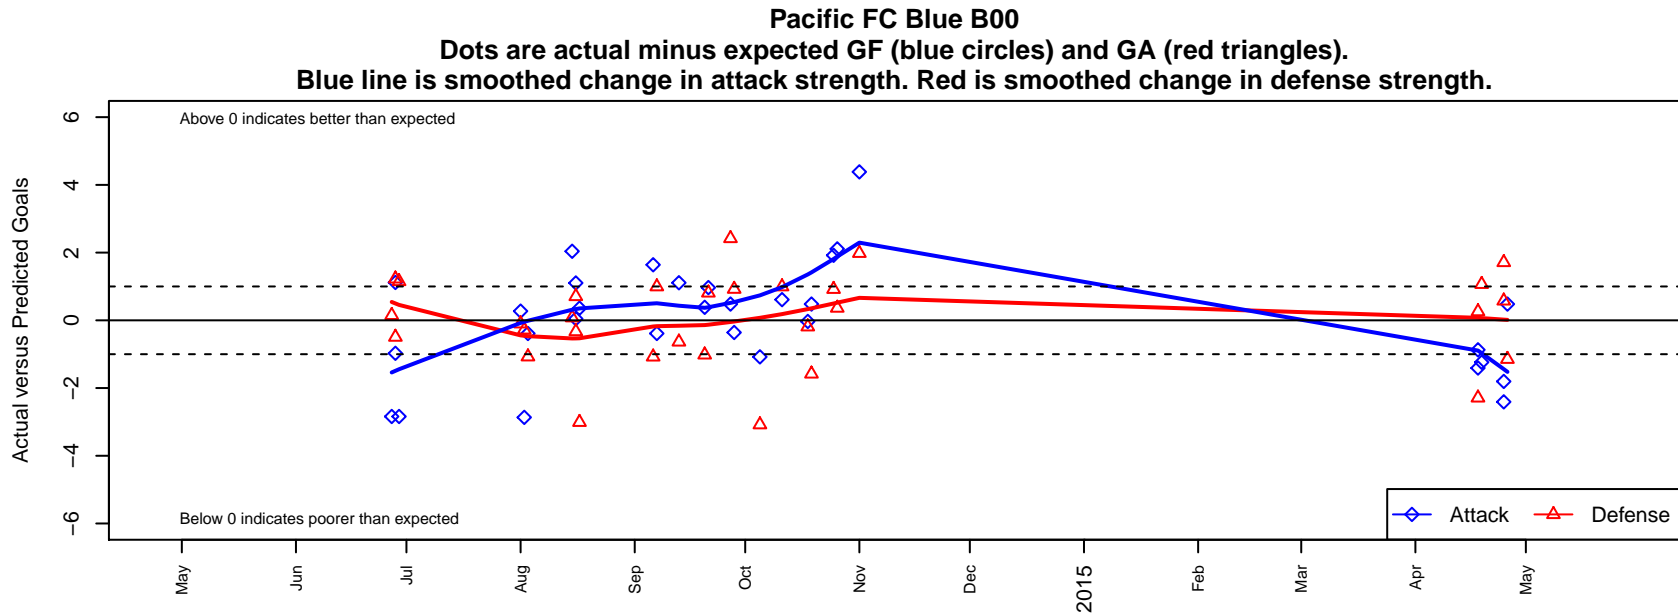

Pacific FC Blue B00

Pacific FC
 Battle Ground, WA
 B00 total strength=1251
 attack=6.51 defense=3.49
 fall league = OPL NPL U14
 notes= Lundeen 2013, 2014

alt names used:
 PACIFIC FC 00 BLUE LUNDEEN (WA)
 Pacific FC-00-Blue-Boys
 Pacific FC B00 Blue
 Pacific FC B00 Blue
 PACIFIC FC B00 BLUE - LUNDEEN (WA)

**attack and defense variance (black dot)
relative to other teams
and top 10 in region**

**attack and defense rating
relative to others at age
and all opponents in last 13 months**

Performance relative to 13 month average