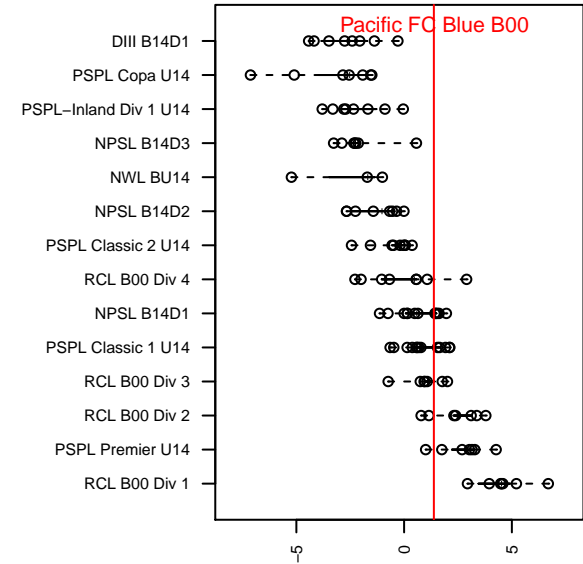

Pacific FC Blue B00

Pacific FC
 Battle Ground, WA
 B00 total strength=1251
 attack=6.51 defense=3.49
 fall league = OPL NPL U14
 notes= Lundeen 2013, 2014

alt names used:
 PACIFIC FC 00 BLUE LUNDEEN (WA)
 Pacific FC-00-Blue-Boys
 Pacific FC B00 Blue
 Pacific FC B00 Blue
 PACIFIC FC B00 BLUE - LUNDEEN (WA)

Venues played:
 2014 Clash At the Border Silver/Bronze/Copper
 2014 Bend Premier Cup U14B SILVER U14
 2014 Mt Hood Challenge U14
 2014 OPL National Premier League U14
 2014 WA Cup BU14 Gold/Platinum U14

**attack and defense variance (black dot)
relative to other teams
and top 10 in region**

**attack and defense rating
relative to others at age
and all opponents in last 13 months**

Performance relative to 13 month average