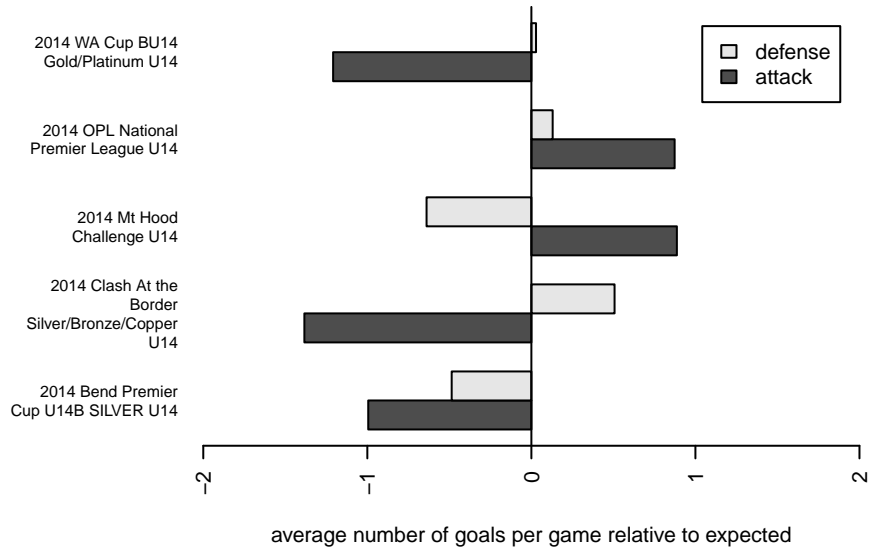

Pacific FC Blue B00

Pacific FC
 Battle Ground, WA
 B00 total strength=1251
 attack=6.51 defense=3.49
 fall league = OPL NPL U14
 notes= Lundeen 2013, 2014

alt names used:
 PACIFIC FC 00 BLUE LUNDEEN (WA)
 Pacific FC-00-Blue-Boys
 Pacific FC B00 Blue
 Pacific FC B00 Blue
 PACIFIC FC B00 BLUE - LUNDEEN (WA)

Venues played:
 2014 Clash At the Border Silver/Bronze/Copper
 2014 Bend Premier Cup U14B SILVER U14
 2014 Mt Hood Challenge U14
 2014 OPL National Premier League U14
 2014 WA Cup BU14 Gold/Platinum U14

**attack and defense variance (black dot)
relative to other teams
and top 10 in region**

**attack and defense rating
relative to others at age
and all opponents in last 13 months**

Performance relative to 13 month average